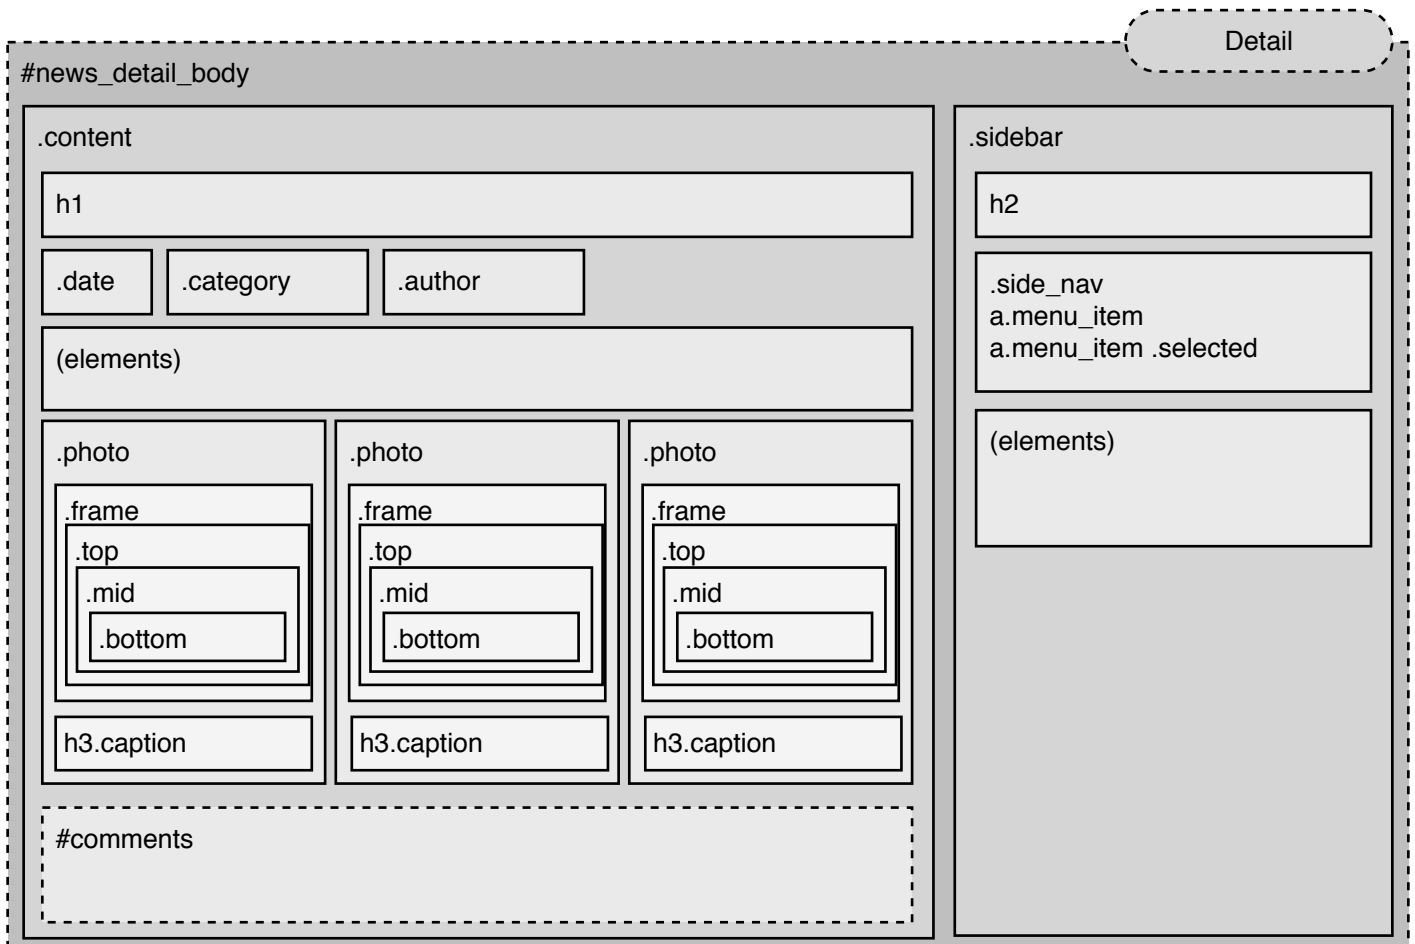

Module: News, Layout: Default